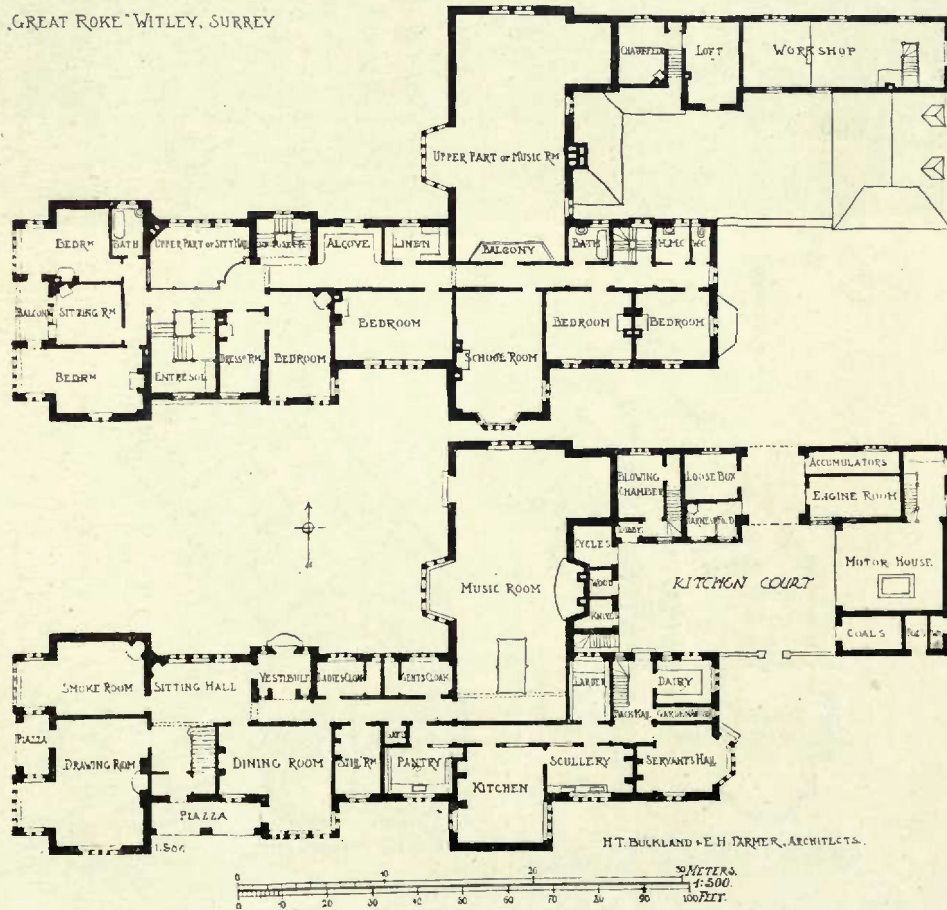

GREAT ROKE, WITLEY, SURREY

1419. "Great Roke," Witley, Surrey, H. T. BUCKLAND AND E. H. FARMER, Architects.
General Contractors; Henry Lovell, Ltd., 68 Darlington Street, Wolverhampton.